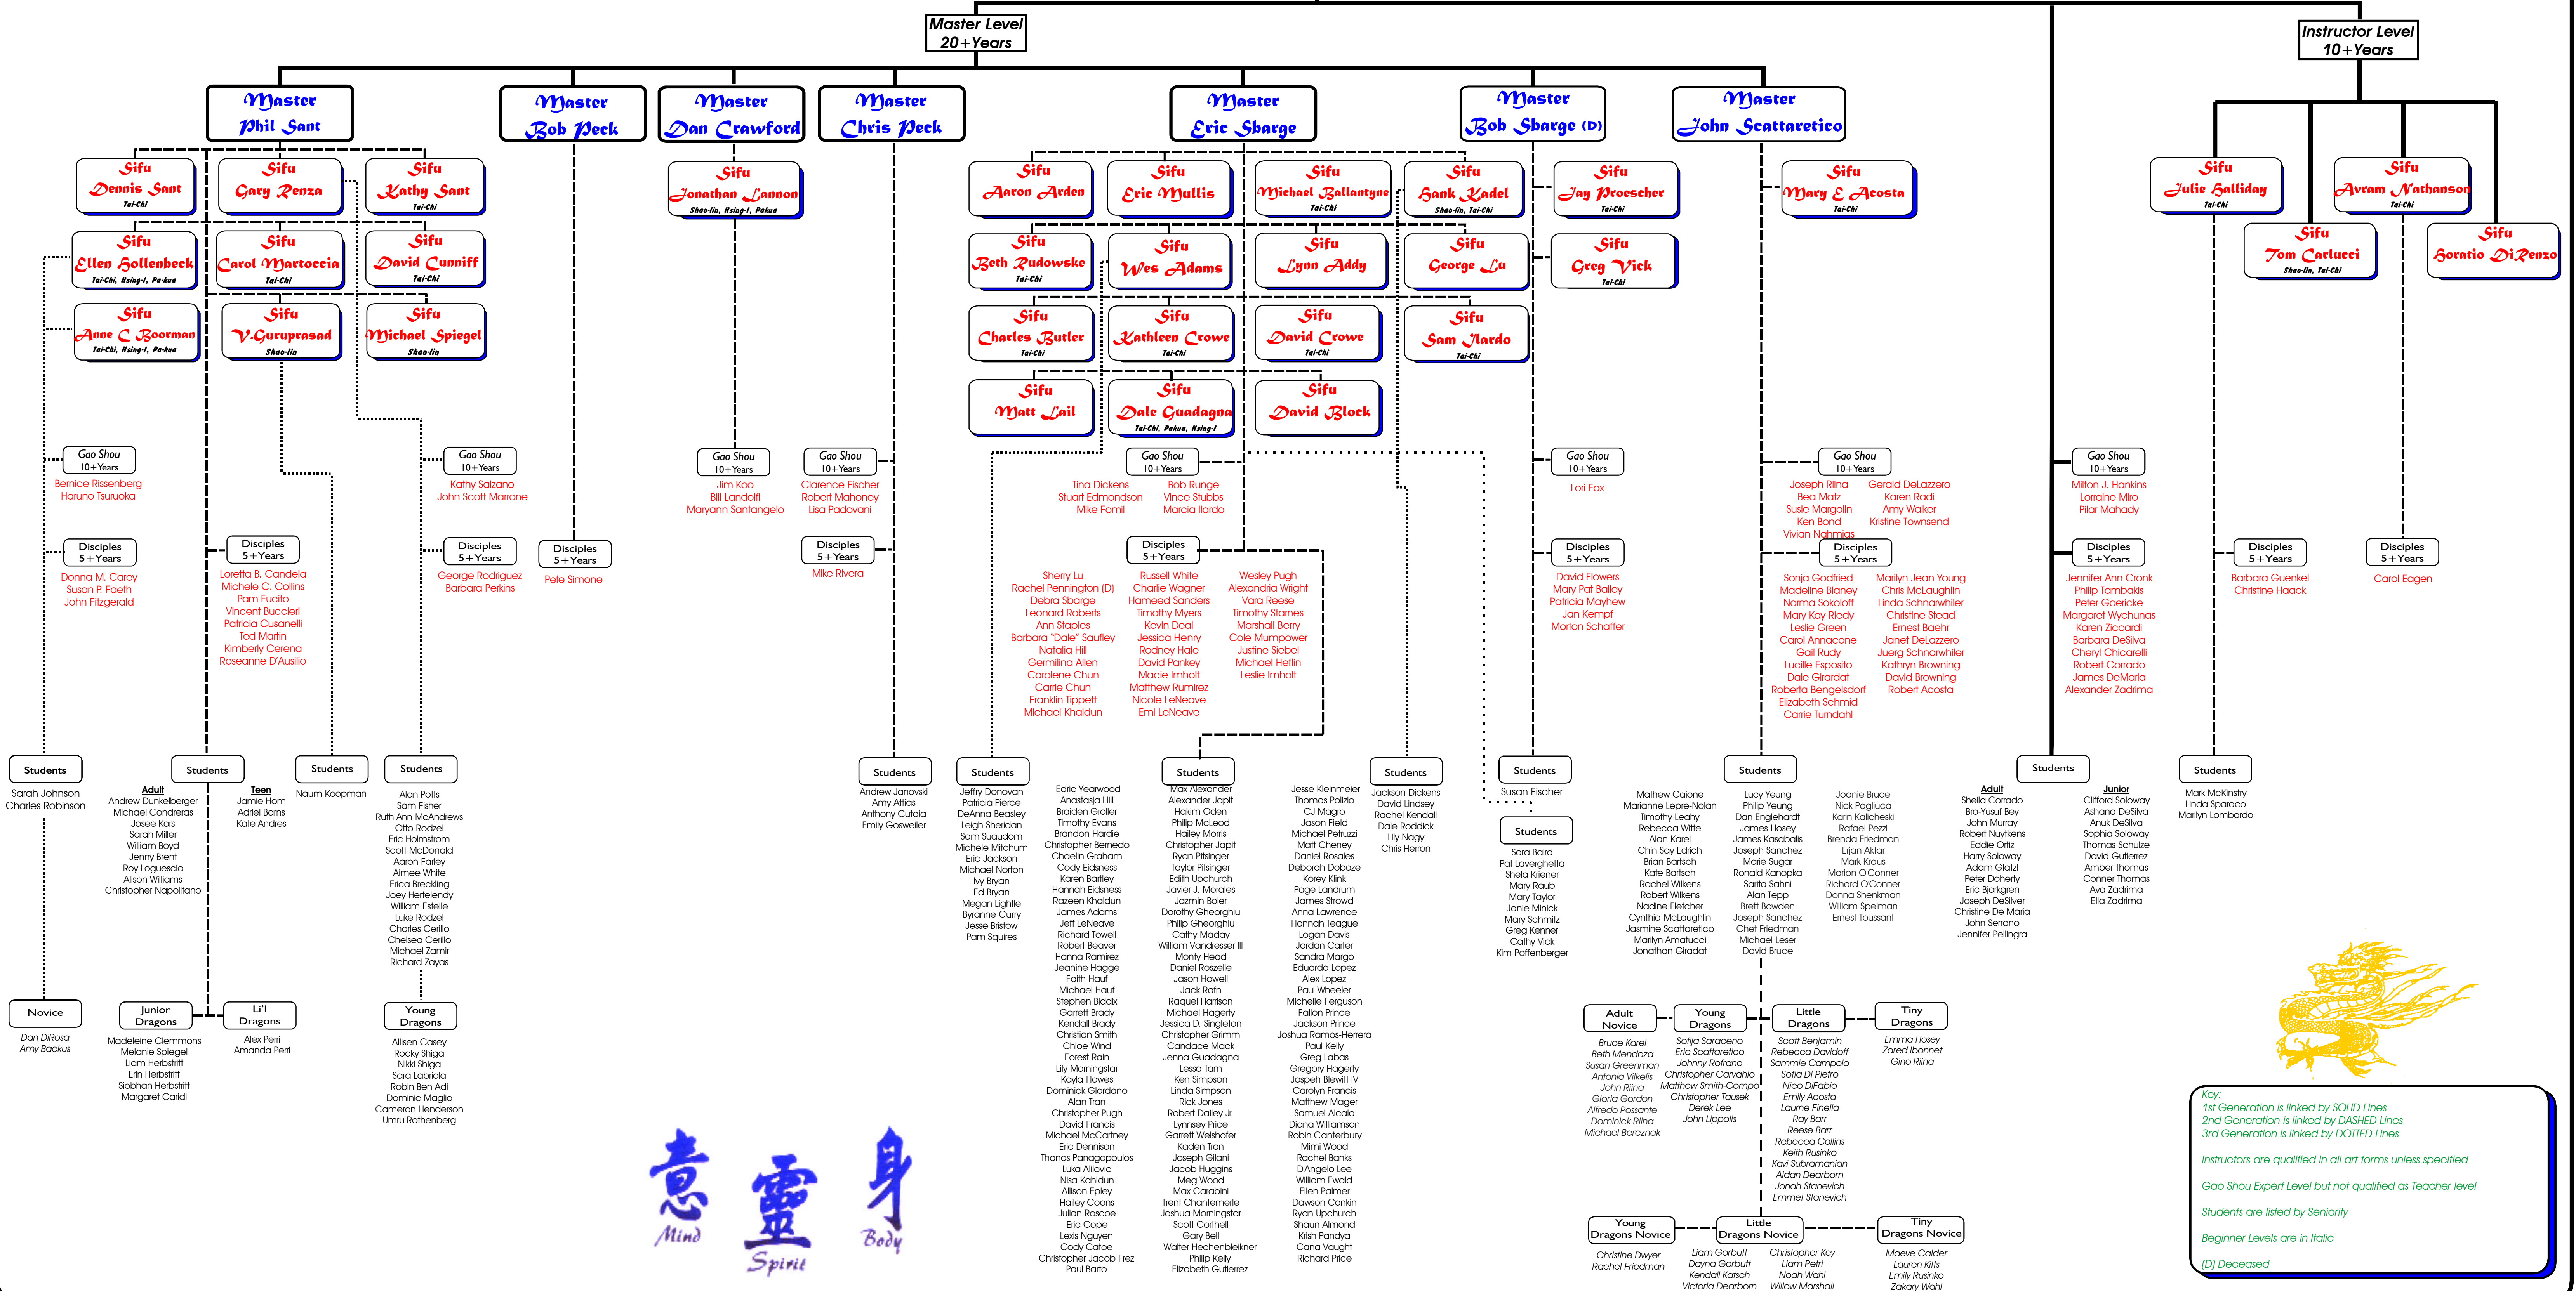

American Center For Chinese Studies

FAMILY TREE
February 7, 2009
Year of the Ox

意
Mind

靈
Spirit

身
Body

Key:
1st Generation is linked by SOLID Lines
2nd Generation is linked by DASHED Lines
3rd Generation is linked by DOTTED Lines
Instructors are qualified in all art forms unless specified
Gao Shou Expert Level but not qualified as Teacher level
Students are listed by Seniority
Beginner Levels are in Italic
(D) Deceased